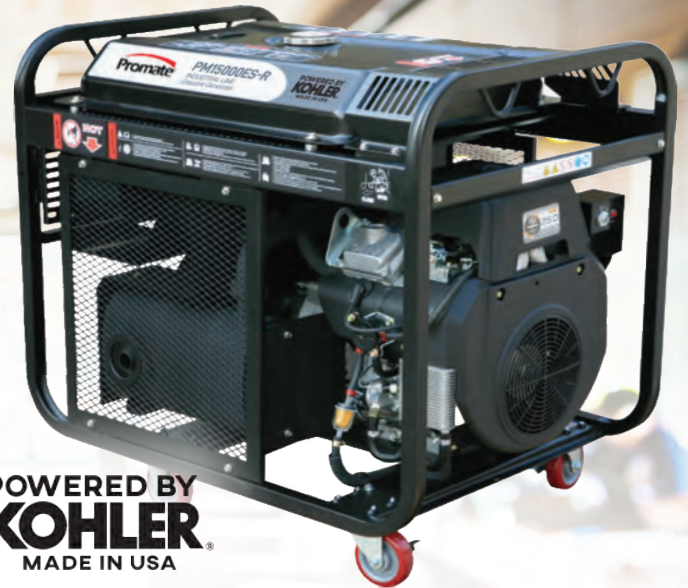

Promate®

PM15000ES-R

Gasoline Generator

1 Year Limited Warranty
Wheels pre-installed

POWERED BY
KOHLER
MADE IN USA

Electrical Aspects

Rated Output:	12000 Watts
Surge Output:	15000 Watts
Phase:	Single Phase
Rated Voltage:	120/240V
Frequency:	60Hz
Rated Current:	50A
Insulation Class:	F

Engine : KOHLER Command Pro 23HP

Cooling Mode:	Air cooled
Cylinder:	2 Cylinders in V-Twin
Starter:	Electric
Noise Level @ 7m:	78dB(A)
Fuel Used:	Unleaded Gasoline
Fuel Capacity:	40L
Low Oil Alert:	Yes
Run Time @ 75% Load:	10hrs

General Specifications

Dimension(LxWxH):	950 x 690 x 860mm
Weight:	168kg
Receptacle:	2 x Duplex 120V, 1 x Twistlock 240V, 1 x 50 Amps Range 120/ 240V
DC 12V Output:	N/A

Sample Usage:

Five (5) 750W
1HP Aircons

Two (2) 1200W
Washing
Machines

1000W
Rice Cooker

200W Inverter
Refrigerator

Two (2) 200W
Flatscreen T.V.

Two (2) 100W
Electric Fans

Five (5)
60W Light Bulbs